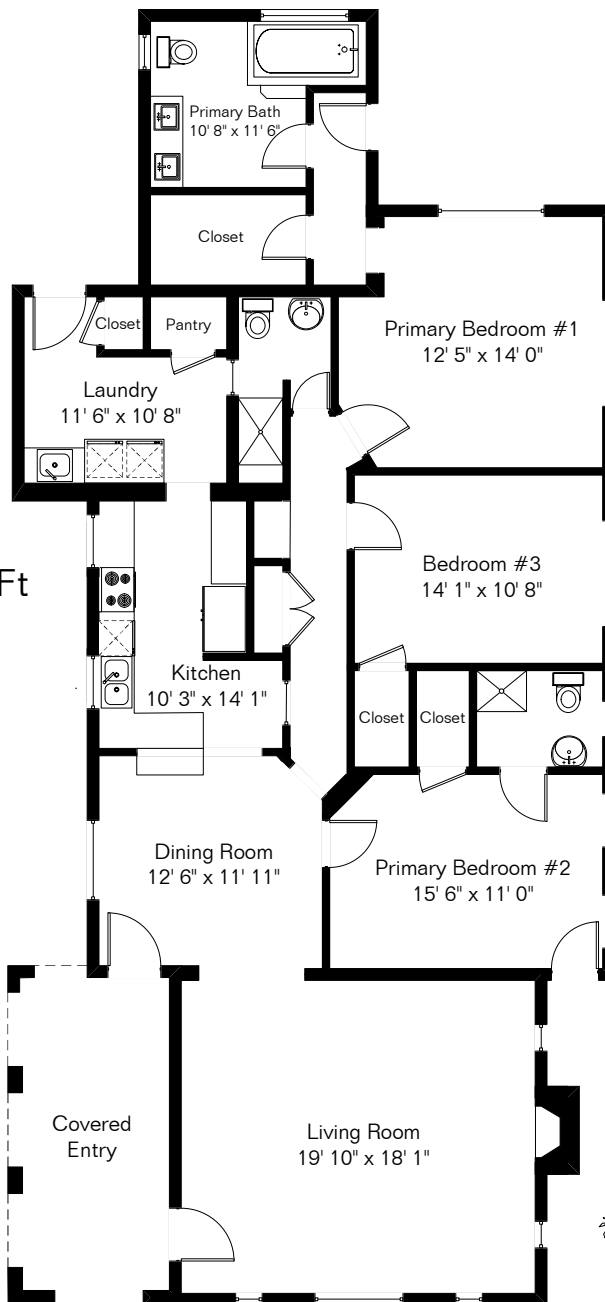

The square footages and room size information are deemed to be reliable but are not guaranteed and should be independently verified. This drawing is for marketing purposes only.

2509 E 3<sup>rd</sup> St

Living Area 1,928 Sq Ft  
Garage/Workshop 512 Sq Ft

Site Visit August 2024

Copyright 2024 Floor Plans First! LLC  
All Rights Reserved.

Floor Plans First!  
See the Floor Plan First!  
FloorPlansFirst.com  
(520) 881-1500