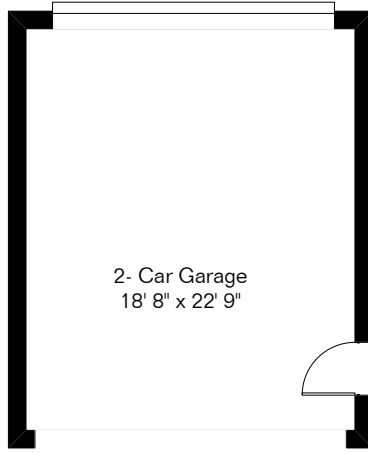

The square footages and room size information are deemed to be reliable but are not guaranteed and should be independently verified. This drawing is for marketing purposes only.

2509 E 3<sup>rd</sup> St

Living Area 1,928 Sq Ft  
Garage/Workshop 512 Sq Ft

Site Visit August 2024

Copyright 2024 Floor Plans First! LLC  
All Rights Reserved.

Floor Plans First!  
See the Floor Plan First!  
FloorPlansFirst.com  
(520) 881-1500